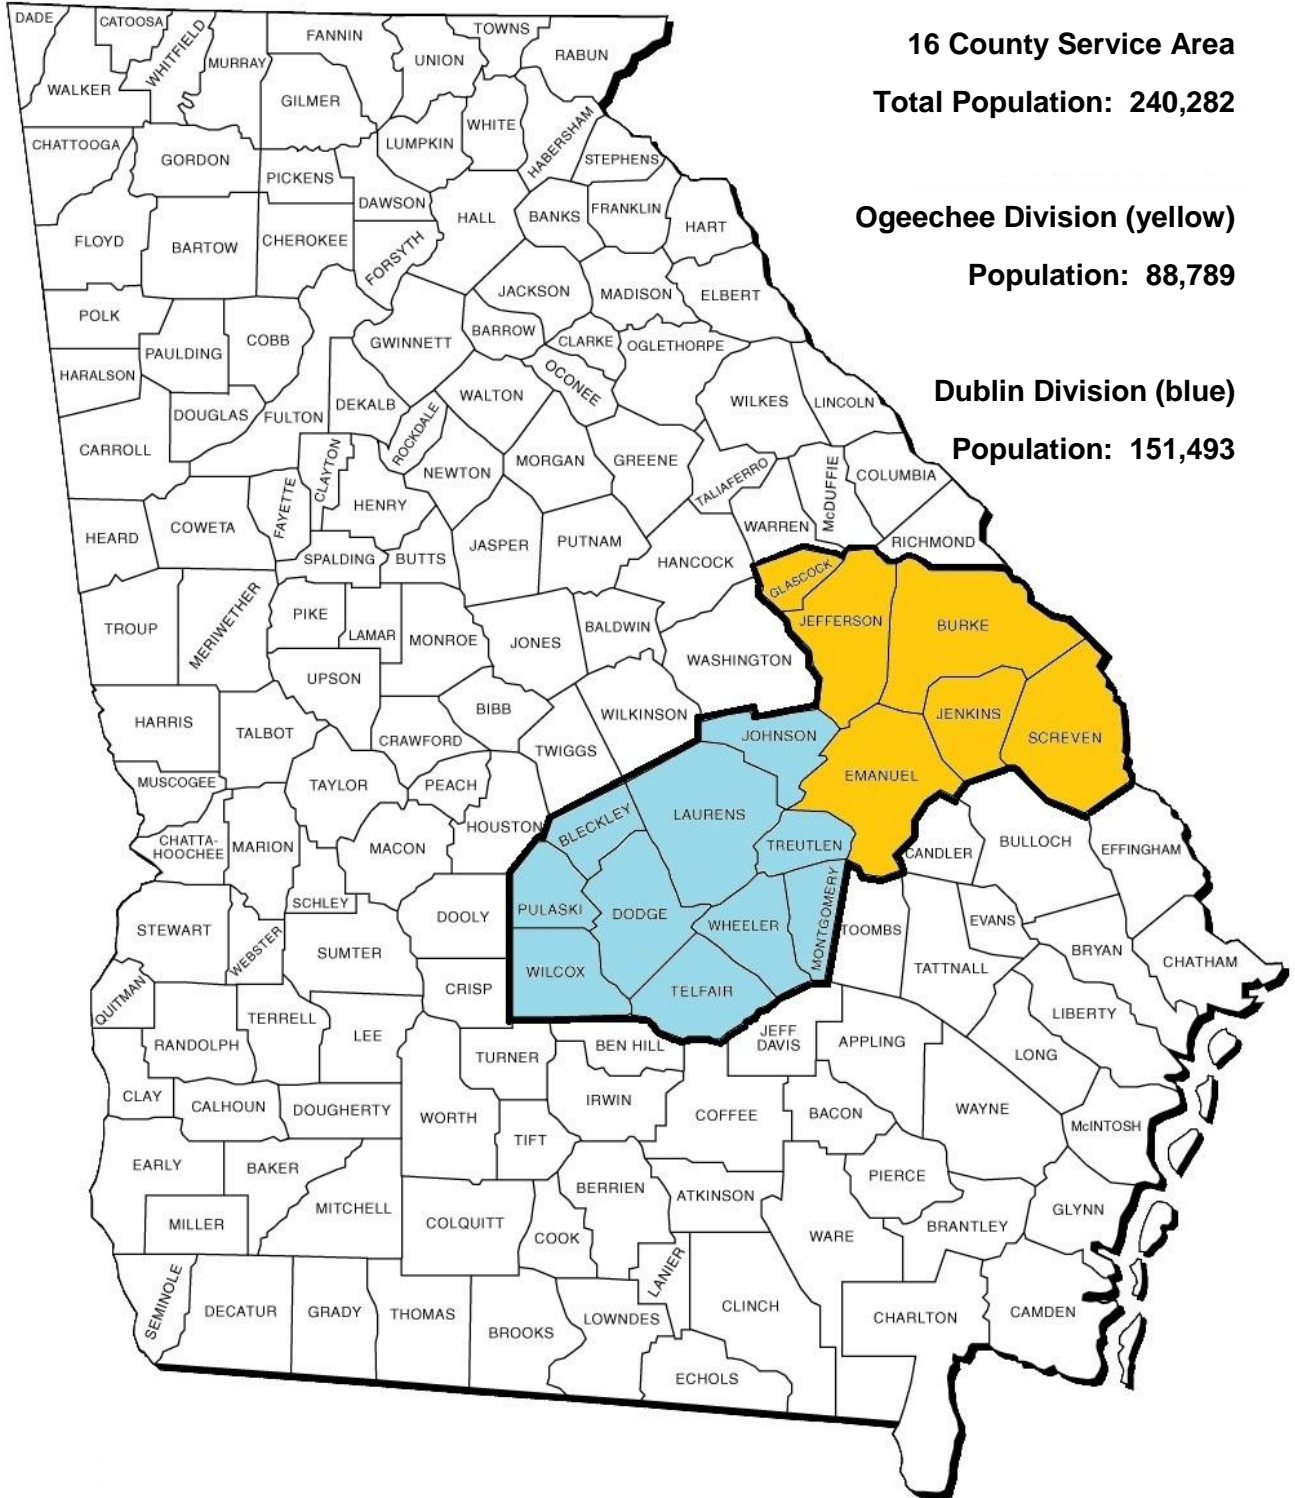

Community Service Board of Middle Georgia Service Area

16 County Service Area

Total Population: 240,282

Ogeechee Division (yellow)

Population: 88,789

Dublin Division (blue)

Population: 151,493